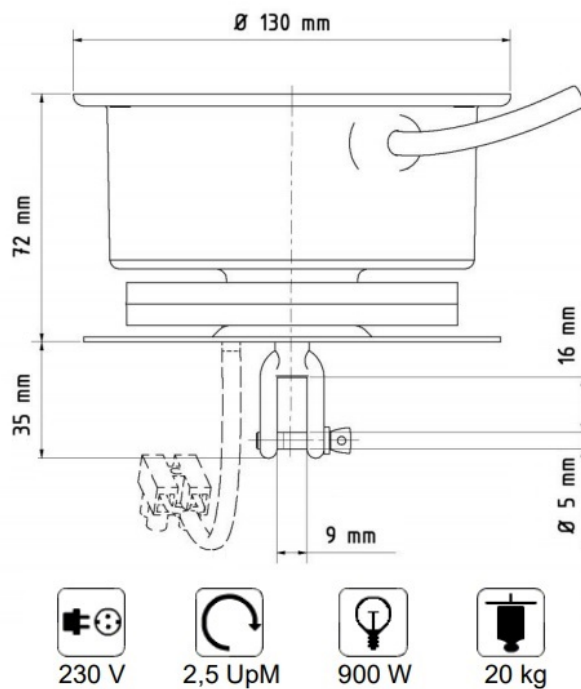

Suspended turntable MAX 20 kg

Electric turntable with a maximum load of 20 kg (hanging)

Specifications

- Diameter: \varnothing 130 mm
- Height: 72 mm + 35 mm (ring)
- Dead weight: 1 kg (without collecting ring) or 1.2 kg (with collecting ring)
- Housing material: grey galvanized, metal
- Speed: 2.5 rotations/min
- Direction: counter-clockwise
- Power consumption: 4 W
- Power supply: 230 VAC, 50 Hz
- Length of grounded plug with cord: 2 metres
- Provided with a safety clutch

Optional

- On-board sliding contact (230 VAC, 900 W, 4 A)

[Check out Turntable MAX 20 kg online](#)